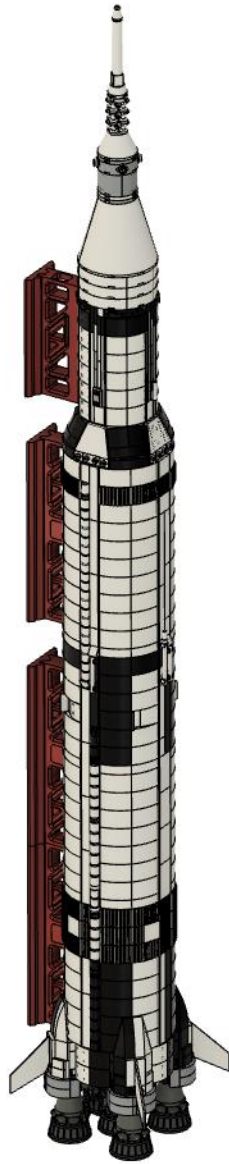

### Wall Mount instructions Saturn V – (92176)

=

=

=