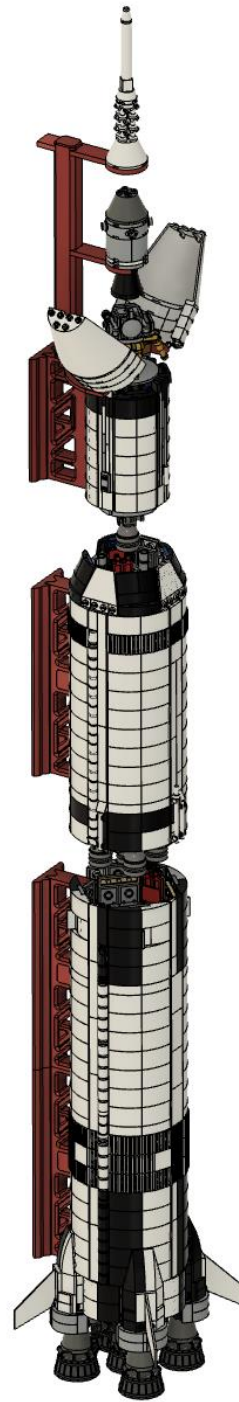

### Wall Mount instructions Saturn V – (92176)

=

=

=