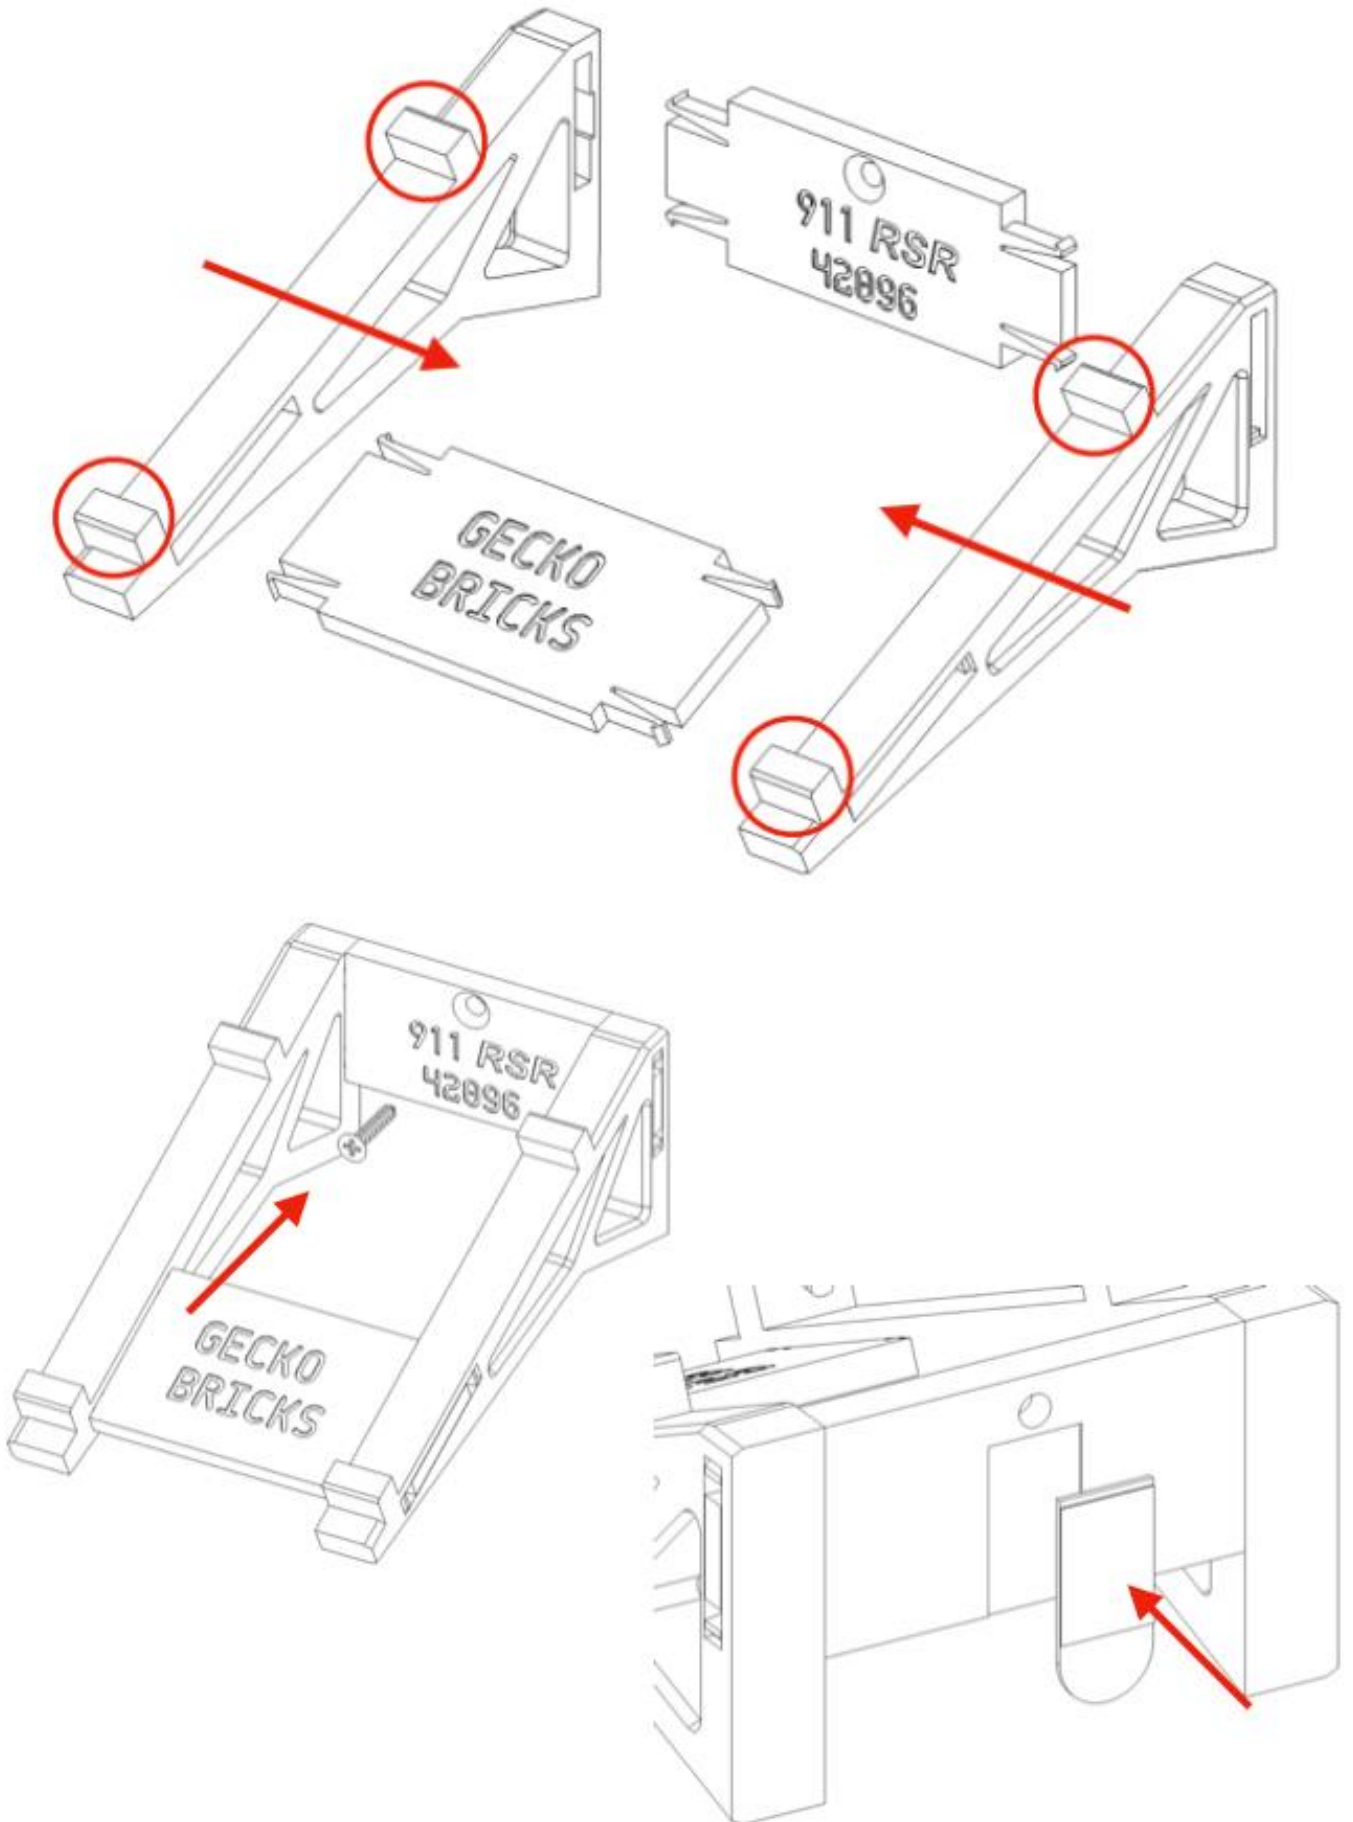

**Wall Mount instructions  
For Technic Porsche RSR – (42096)**

## Wall Mount instructions For Technic Porsche RSR – (42096)

Spare black technic  
pin from the Lego set

Remove the black technic  
push pins and insert them into  
the opposite side (red arrows)

Locate the flush mount in the  
location shown in green