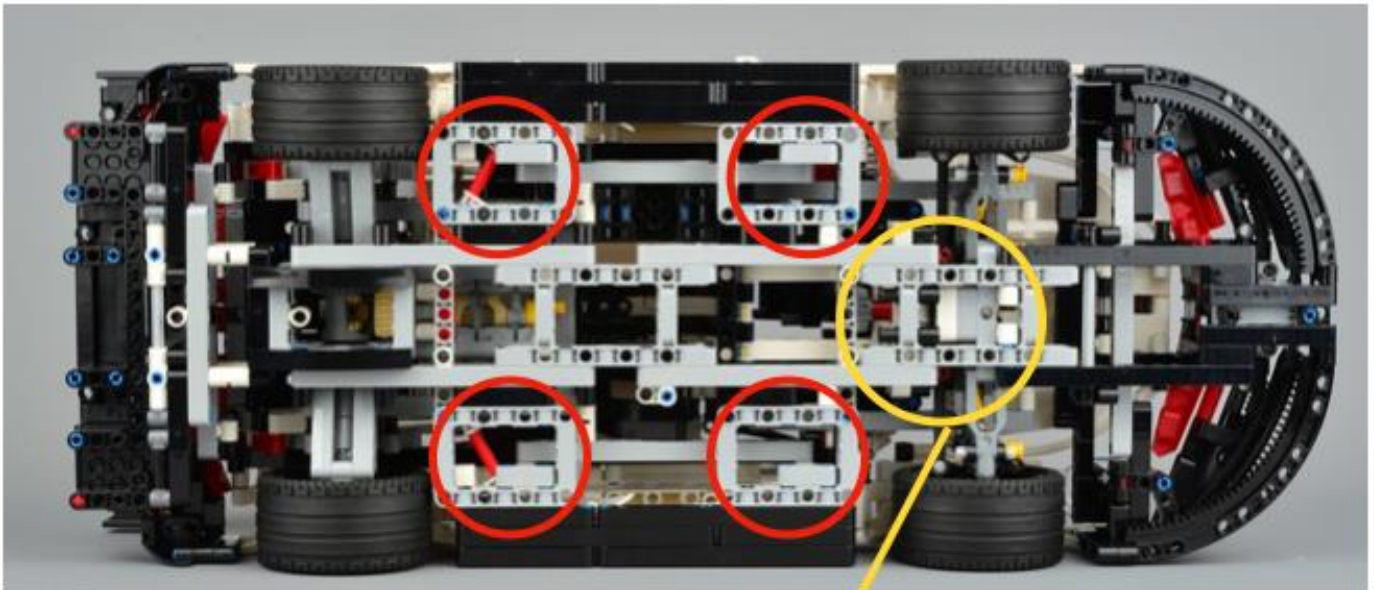

**Wall Mount instructions  
For Technic Porsche RSR – (42096)**

## Wall Mount instructions For Technic Porsche RSR – (42096)

Spare black technic  
pin from the Lego set

Remove the black technic  
push pins and insert them into  
the opposite side (red arrows)

Locate the flush mount in the  
location shown in green