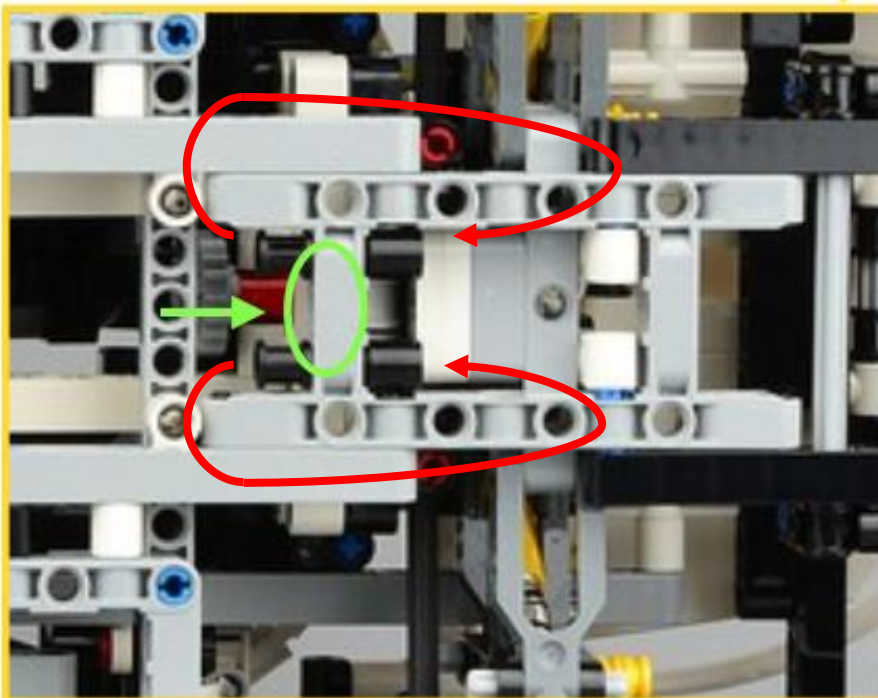

**Wall Mount instructions  
For Technic Porsche RSR – (42096)**

## Wall Mount instructions For Technic Porsche RSR – (42096)

Spare black technic  
pin from the Lego set

Remove the black technic  
push pins and insert them into  
the opposite side (red arrows)

Locate the flush mount in the  
location shown in green