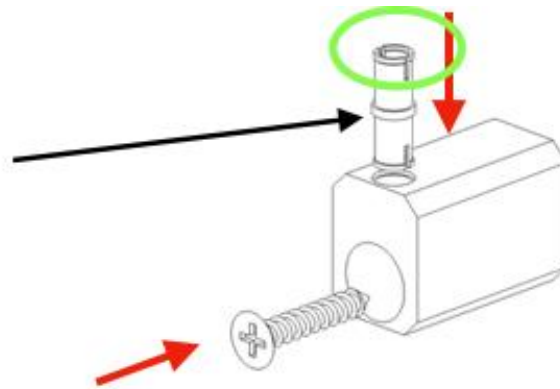

**Wall Mount instructions  
For Technic Porsche RSR – (42096)**

## Wall Mount instructions For Technic Porsche RSR – (42096)

Spare black technic  
pin from the Lego set

Remove the black technic  
push pins and insert them into  
the opposite side (red arrows)

Locate the flush mount in the  
location shown in green