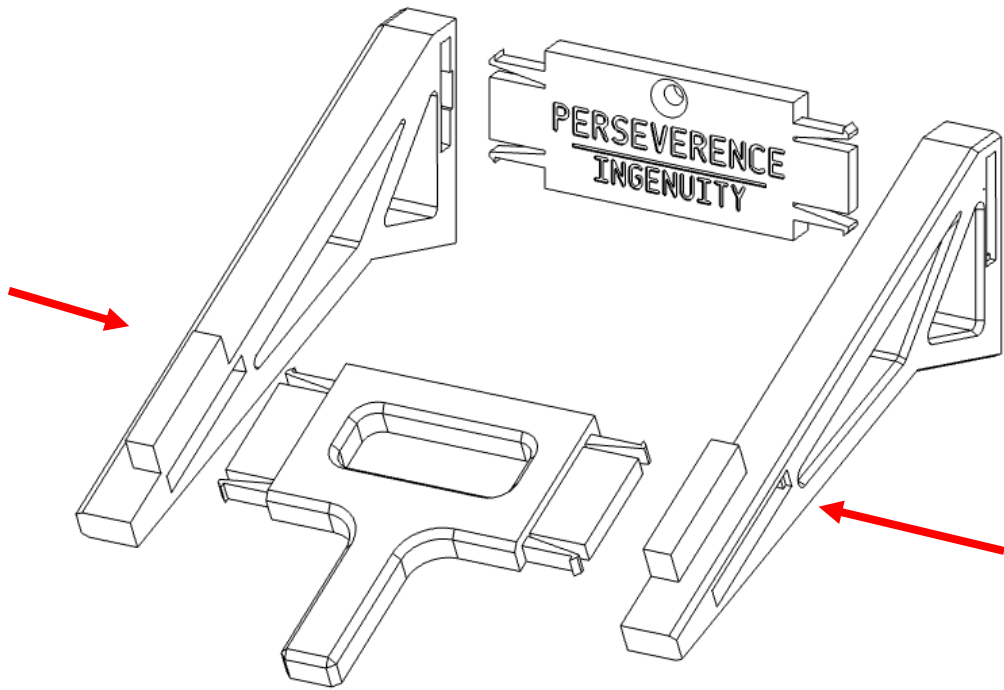

Wall mount Instructions For Mars Rover Perseverance – (42158)

Wall mount Instructions For Mars Rover Perseverance – (42158)

Locate the mounting ledge into the frame of the vehicle. Can be mounted facing left or right.

Use this ledge to prevent the wheel assembly from dropping