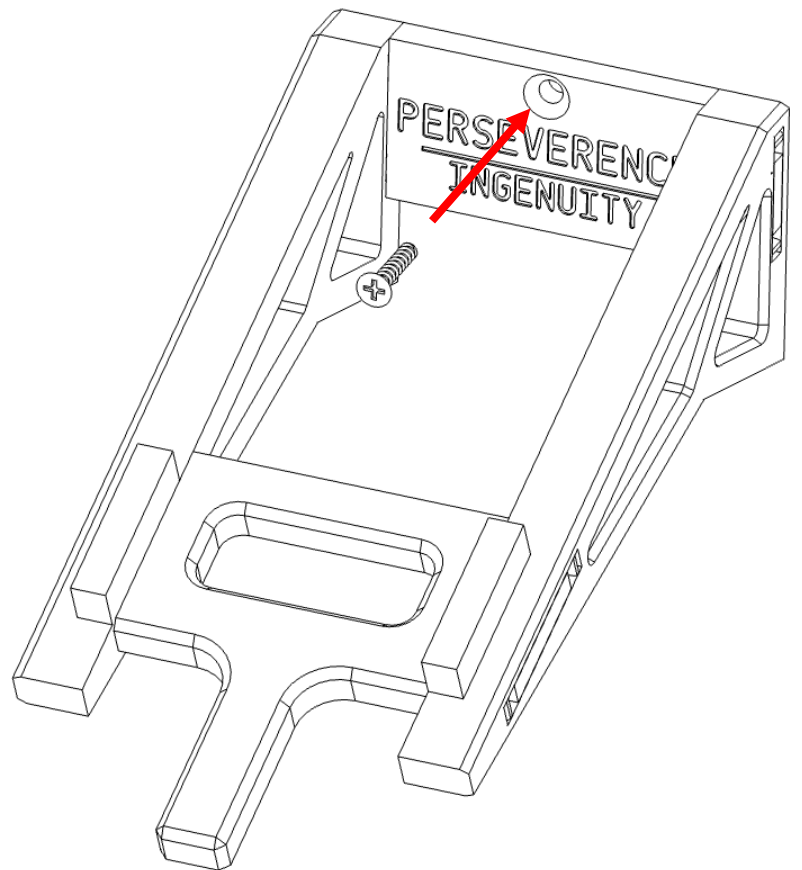

Wall mount Instructions For Mars Rover Perseverance – (42158)

Wall mount Instructions For Mars Rover Perseverance – (42158)

Locate the mounting ledge into the frame of the vehicle. Can be mounted facing left or right.

Use this ledge to prevent the wheel assembly from dropping