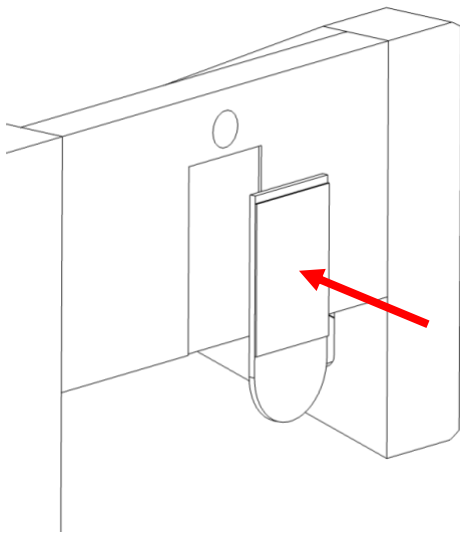

Wall mount Instructions For Mars Rover Perseverance – (42158)

Wall mount Instructions For Mars Rover Perseverance – (42158)

Locate the mounting ledge into the frame of the vehicle. Can be mounted facing left or right.

Use this ledge to prevent the wheel assembly from dropping