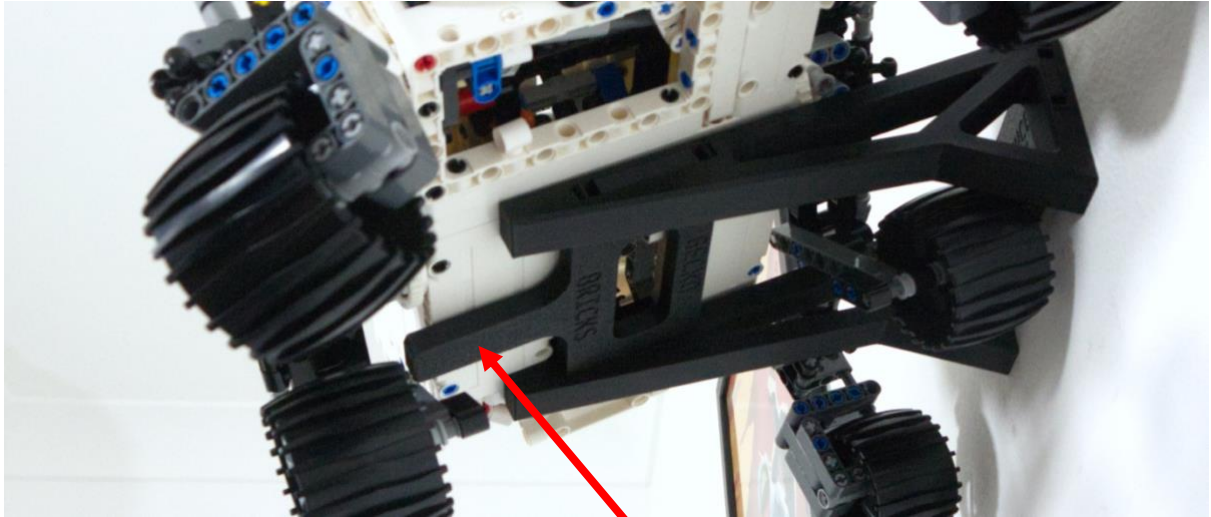

Wall mount Instructions For Mars Rover Perseverance – (42158)

Wall mount Instructions For Mars Rover Perseverance – (42158)

Locate the mounting ledge into the frame of the vehicle. Can be mounted facing left or right.

Use this ledge to prevent the wheel assembly from dropping