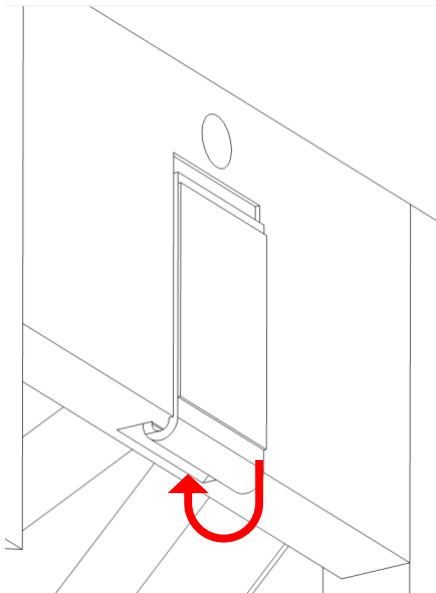

Wall mount Instructions For Mars Rover Perseverance – (42158)

Wall mount Instructions For Mars Rover Perseverance – (42158)

Locate the mounting ledge into the frame of the vehicle. Can be mounted facing left or right.

Use this ledge to prevent the wheel assembly from dropping