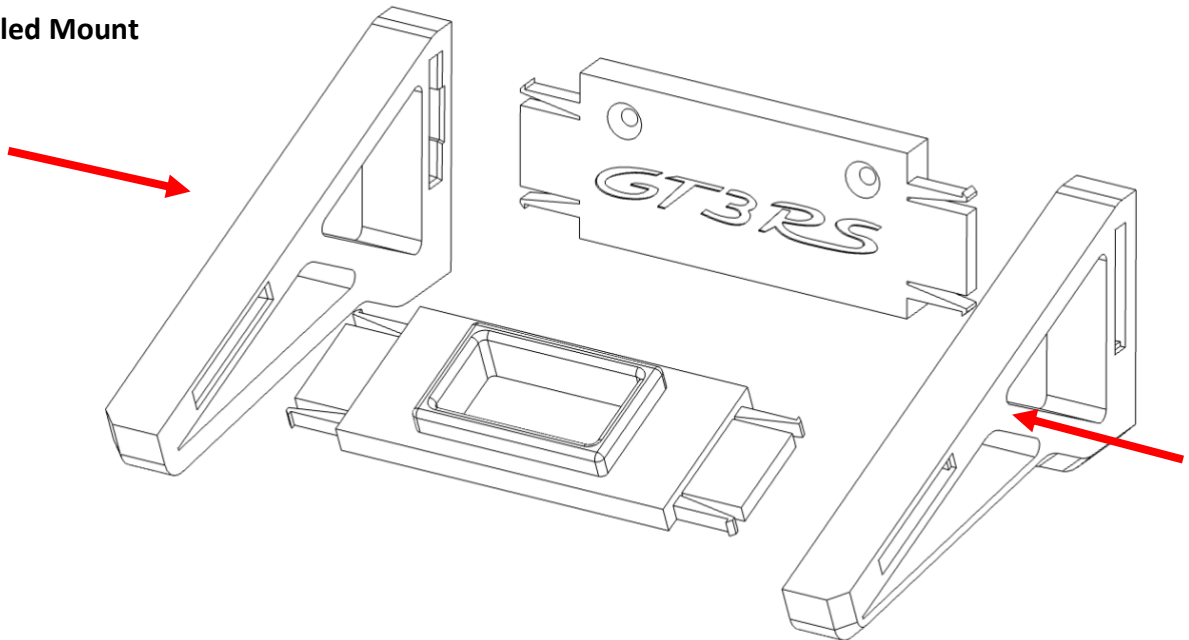

Wall Mount instructions For Porsche 911 GT3 – (42056)

Kit Contents:

- 1x Left Arm
- 1x Right Arm
- 1x Back Stretcher
- 1x Front Stretcher
- 1x Flush Mount
- 2x Wall Screw
- 2x Wall Plug

Angled Mount

Wall Mount instructions For Porsche 911 GT3 – (42056)

Flush Mount