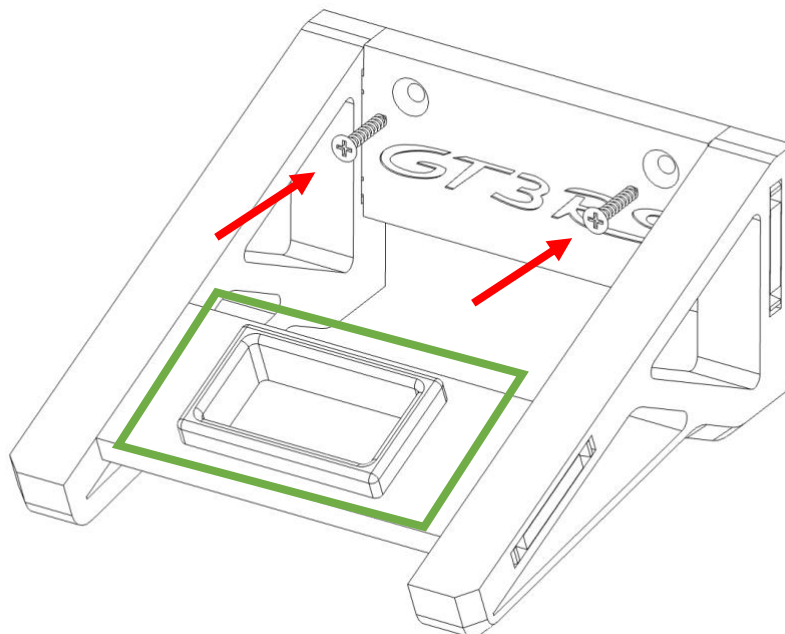

Wall Mount instructions For Porsche 911 GT3 – (42056)

Kit Contents:

- 1x Left Arm
- 1x Right Arm
- 1x Back Stretcher
- 1x Front Stretcher
- 1x Flush Mount
- 2x Wall Screw
- 2x Wall Plug

Angled Mount

Wall Mount instructions For Porsche 911 GT3 – (42056)

Flush Mount