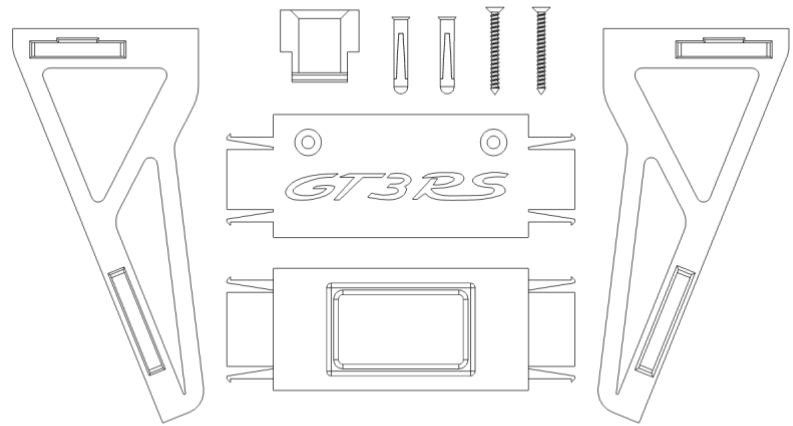

Wall Mount instructions For Porsche 911 GT3 – (42056)

Kit Contents:

- 1x Left Arm
- 1x Right Arm
- 1x Back Stretcher
- 1x Front Stretcher
- 1x Flush Mount
- 2x Wall Screw
- 2x Wall Plug

Angled Mount

Wall Mount instructions For Porsche 911 GT3 – (42056)

Flush Mount